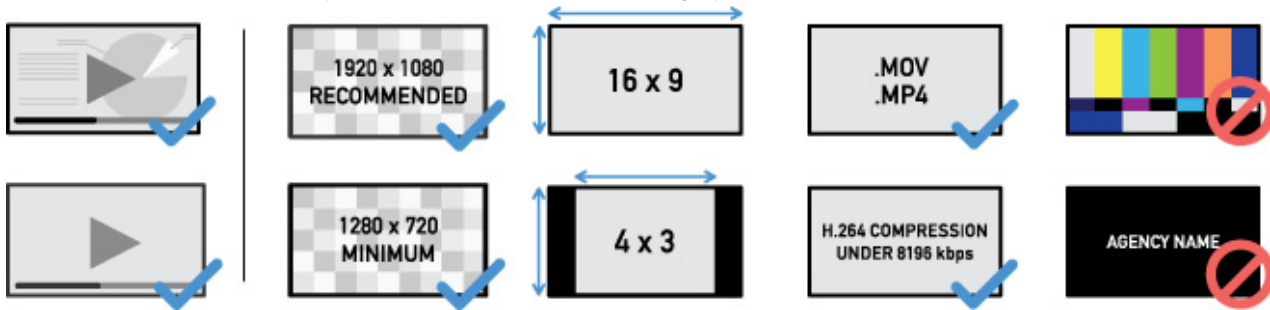

SUBMISSION REQUIREMENTS

Cultural Driver T01. Cultural Driver

Elements Required: 1 for Singles OR 3-5 for Campaigns

SUBMISSION MEDIA

Files Required: 1 - 5

Content videos or a case study video are accepted for this category.