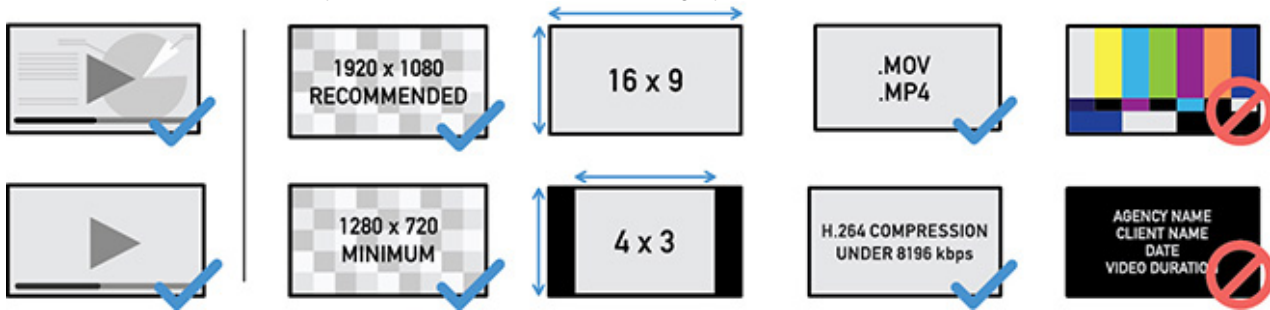

SUBMISSION REQUIREMENTS

Cultural Driver T01. Cultural Driver

Elements Required: 1 for Singles OR 3-5 for Campaigns

SUBMISSION MEDIA

Files Required: 1 - 5

Content videos or a case study video are accepted for this category.